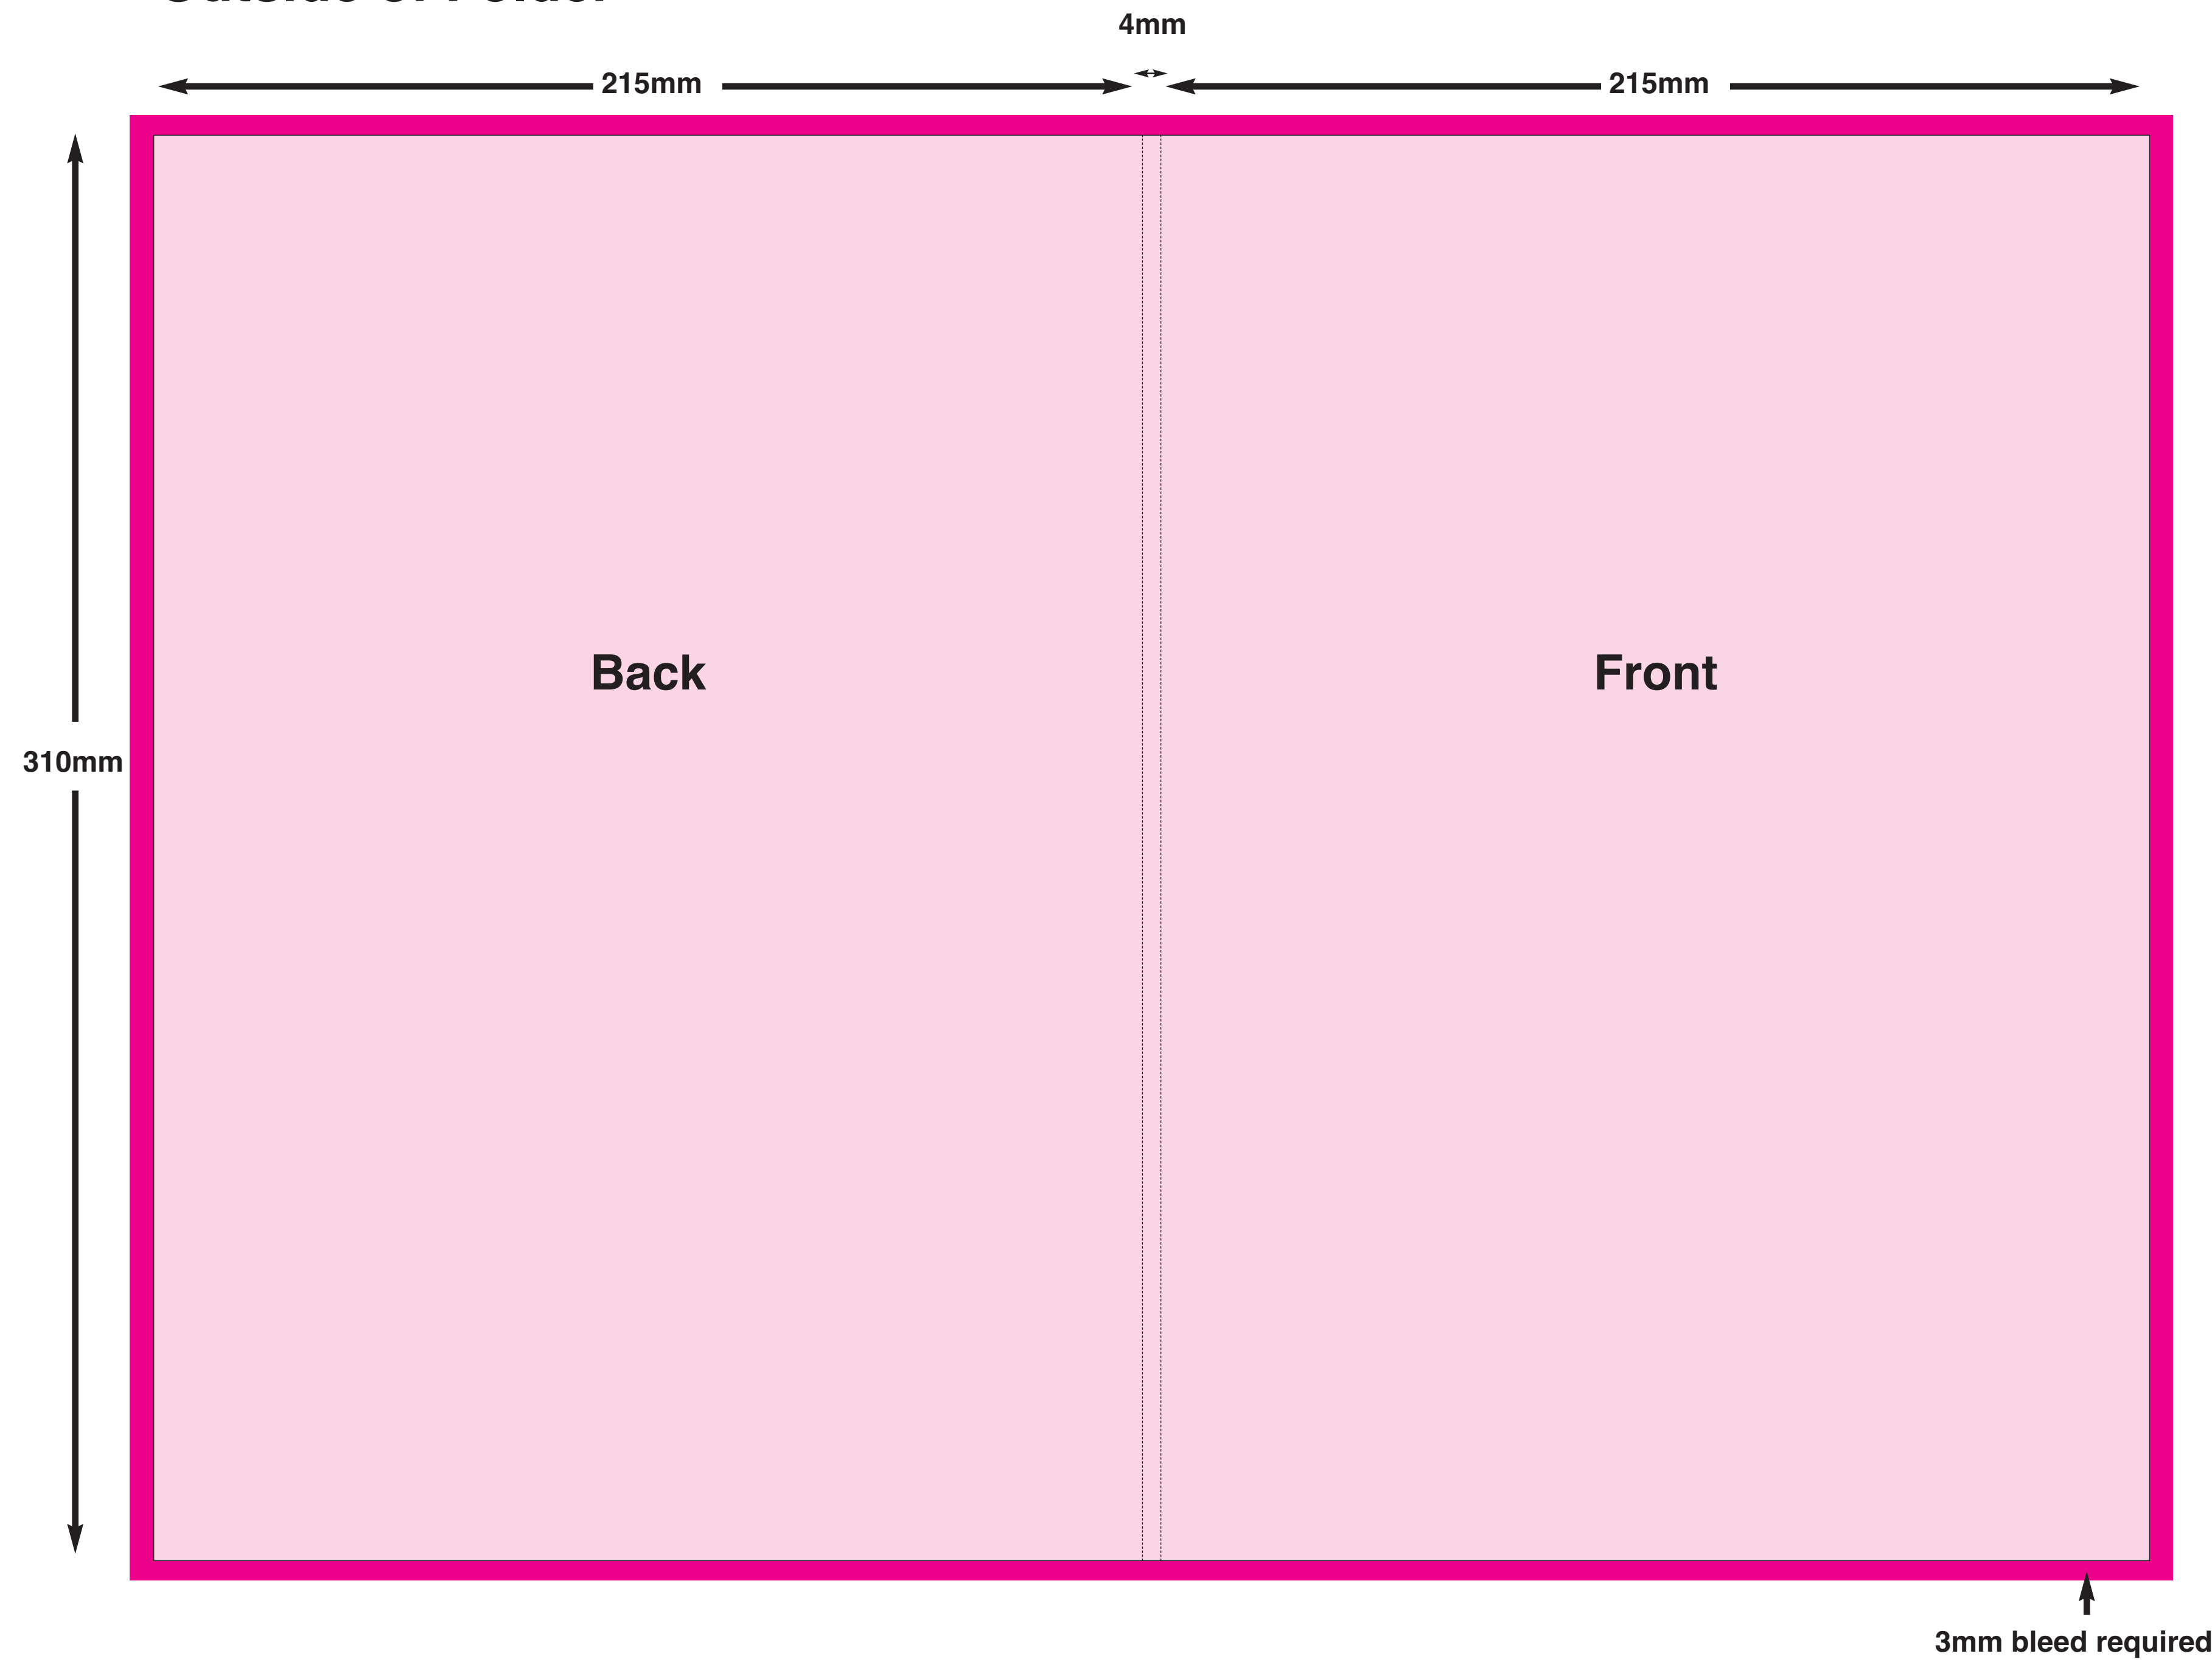

Folder Artwork Specification Sheet

instaprint

115 Huntingdon Street, Nottingham NG1 3NF
Call: 0115 941 8123 Email: info@instaprint.co.uk

Outside of Folder

-  Bleed area
-  Visible area
-  Not visible when flap is attached
-  Cut line

Inside of Folder

Scale 1:1