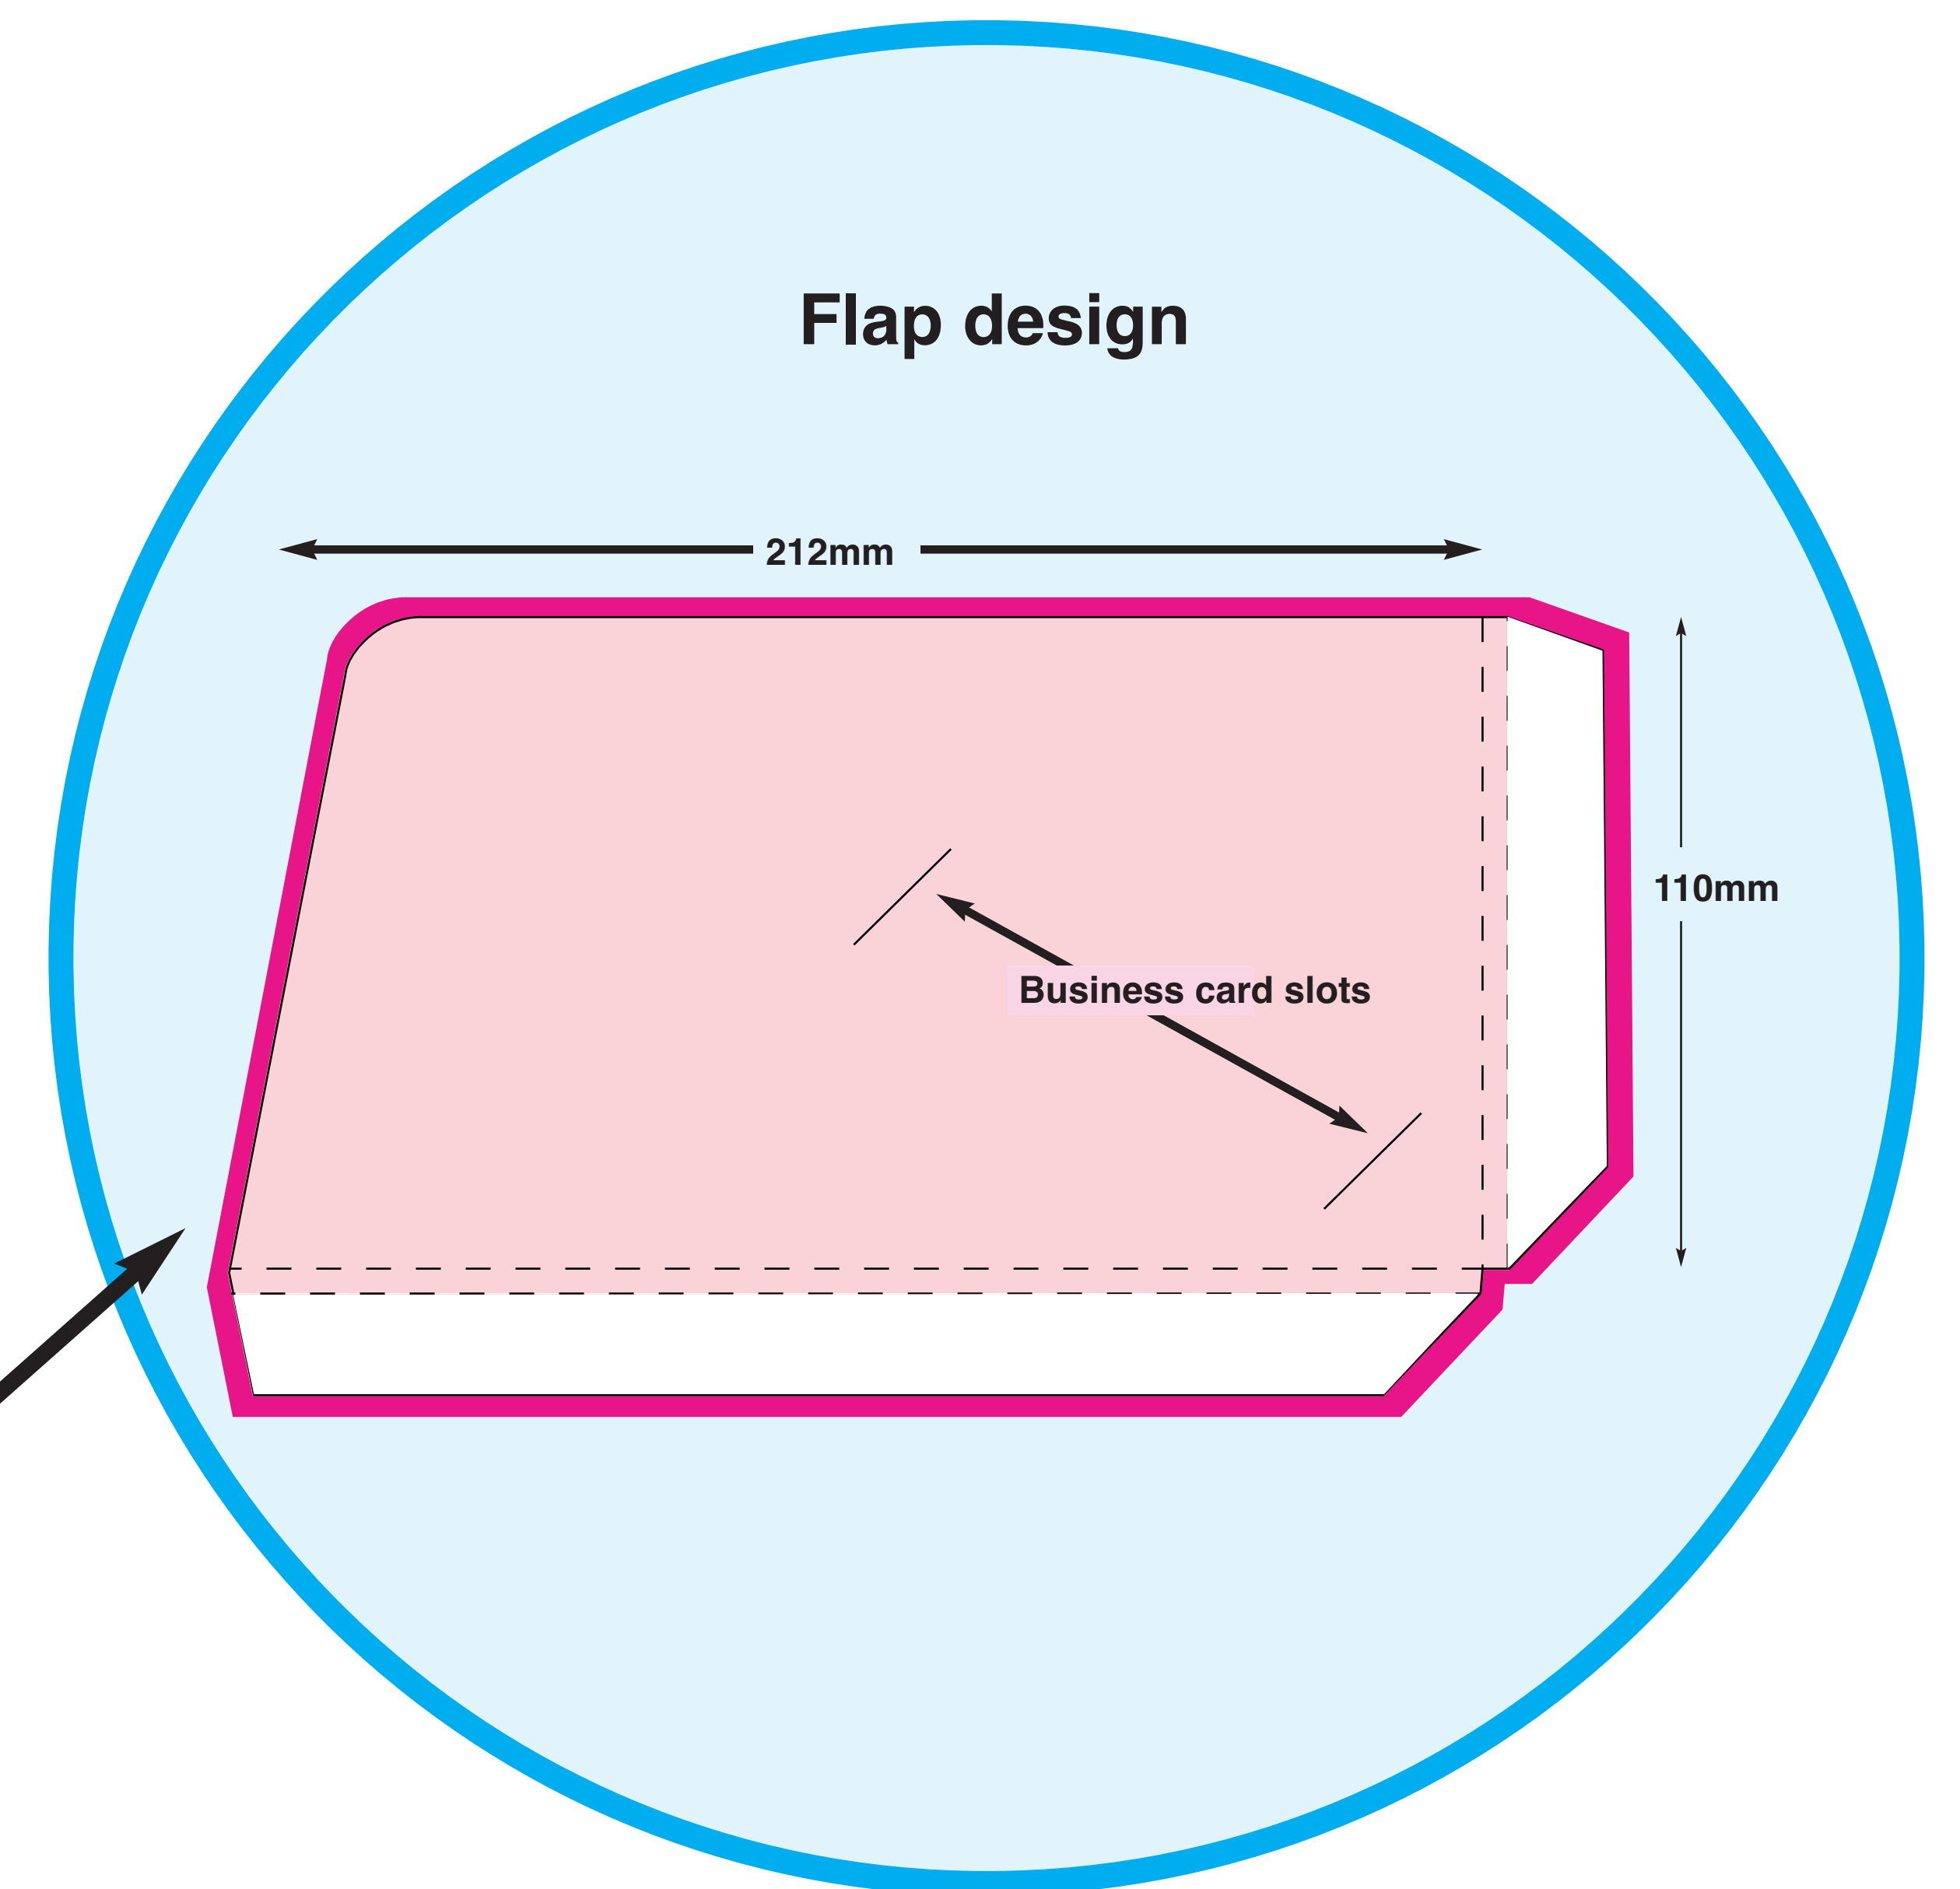

Folder Artwork Specification Sheet

instaprint

115 Huntingdon Street, Nottingham NG1 3NF
Call: 0115 941 8123 Email: info@instaprint.co.uk

Outside of Folder

-  Bleed area
-  Visible area
-  Not visible when flap is attached
-  Cut line

Inside of Folder

Scale 1:1