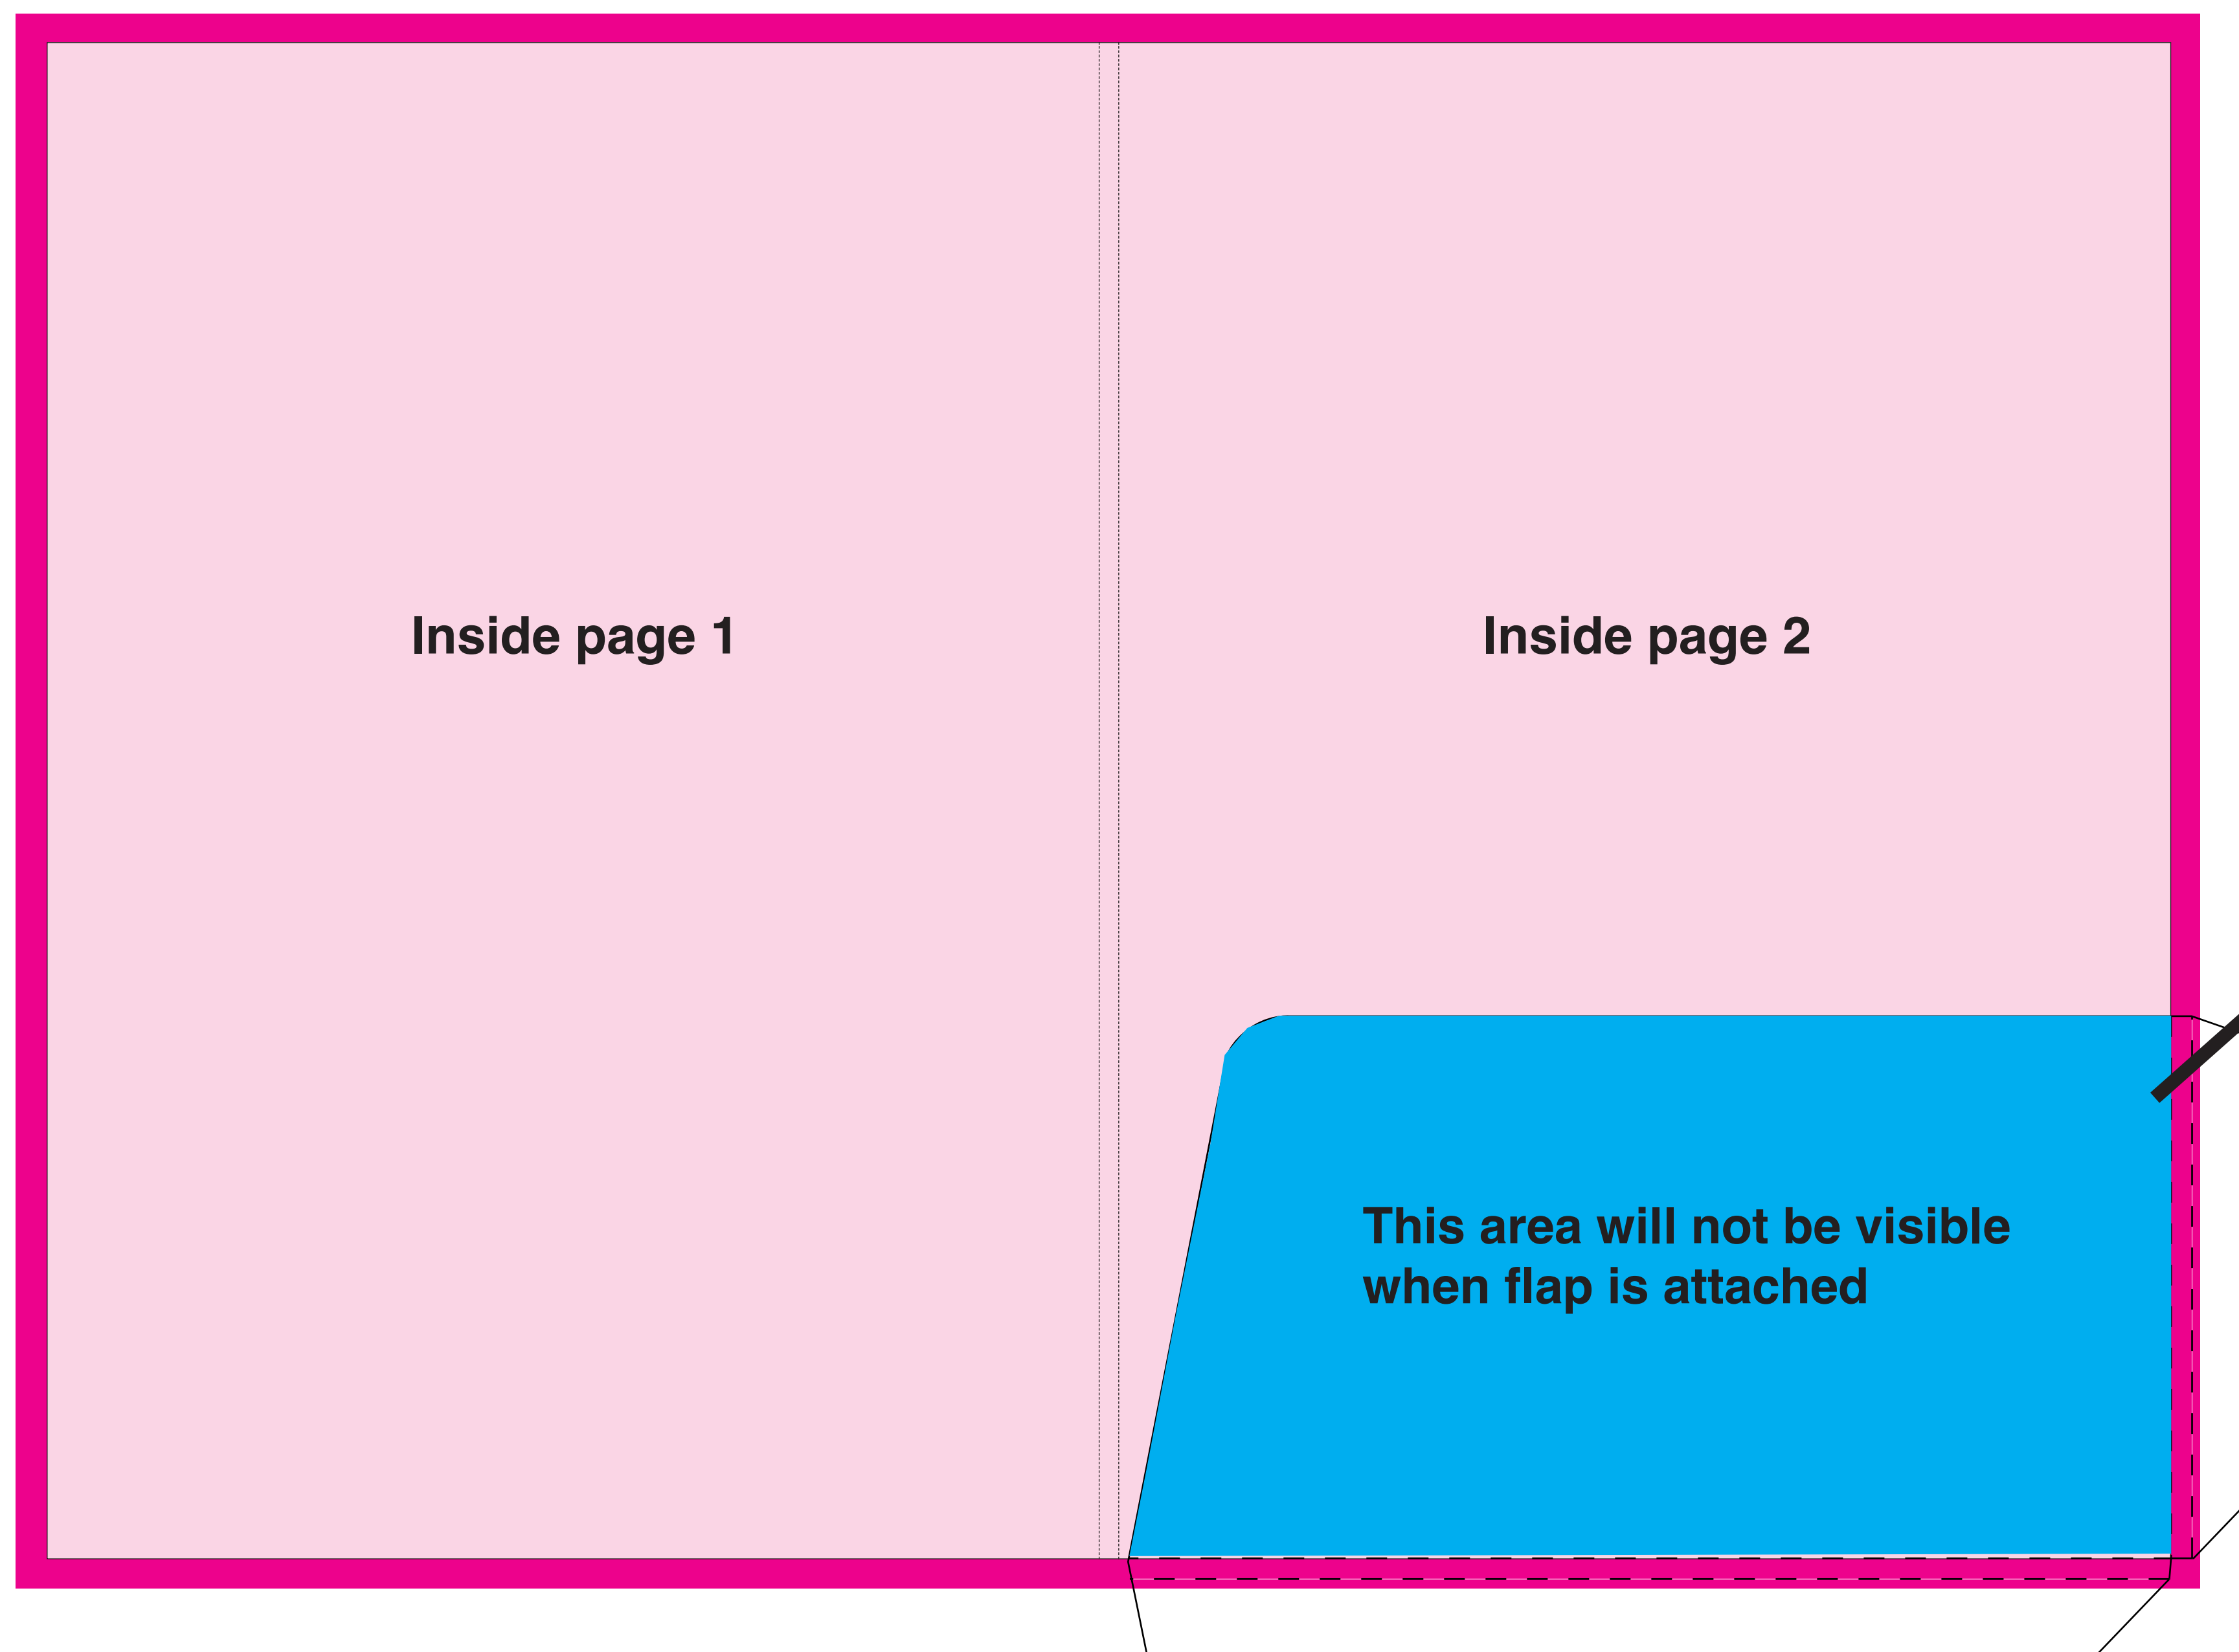

Folder Artwork Specification Sheet

instaprint

115 Huntingdon Street, Nottingham NG1 3NF
Call: 0115 941 8123 Email: info@instaprint.co.uk

Outside of Folder

-  Bleed area
-  Visible area
-  Not visible when flap is attached
-  Cut line

Inside of Folder

Scale 1:1